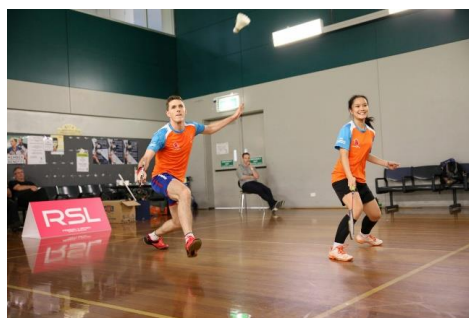

Ede Clendinnen Shield and Australian National Championships

Elyisa, Karel and Andrew were part of the NT/ACT combined team in the Ede Clendinnen Shield (interstate teams competition). There were some very close matches showing the potential this young team of players have for the future. The "Territories" came 6th, based on round robin pools and doesn't reflect their actual games won and lost. We look forward to more of our young players stepping up to this level in the future.